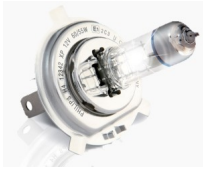

## Automotive lamps 12-24v

[Download Amolux catalogue for Europe.](#) 